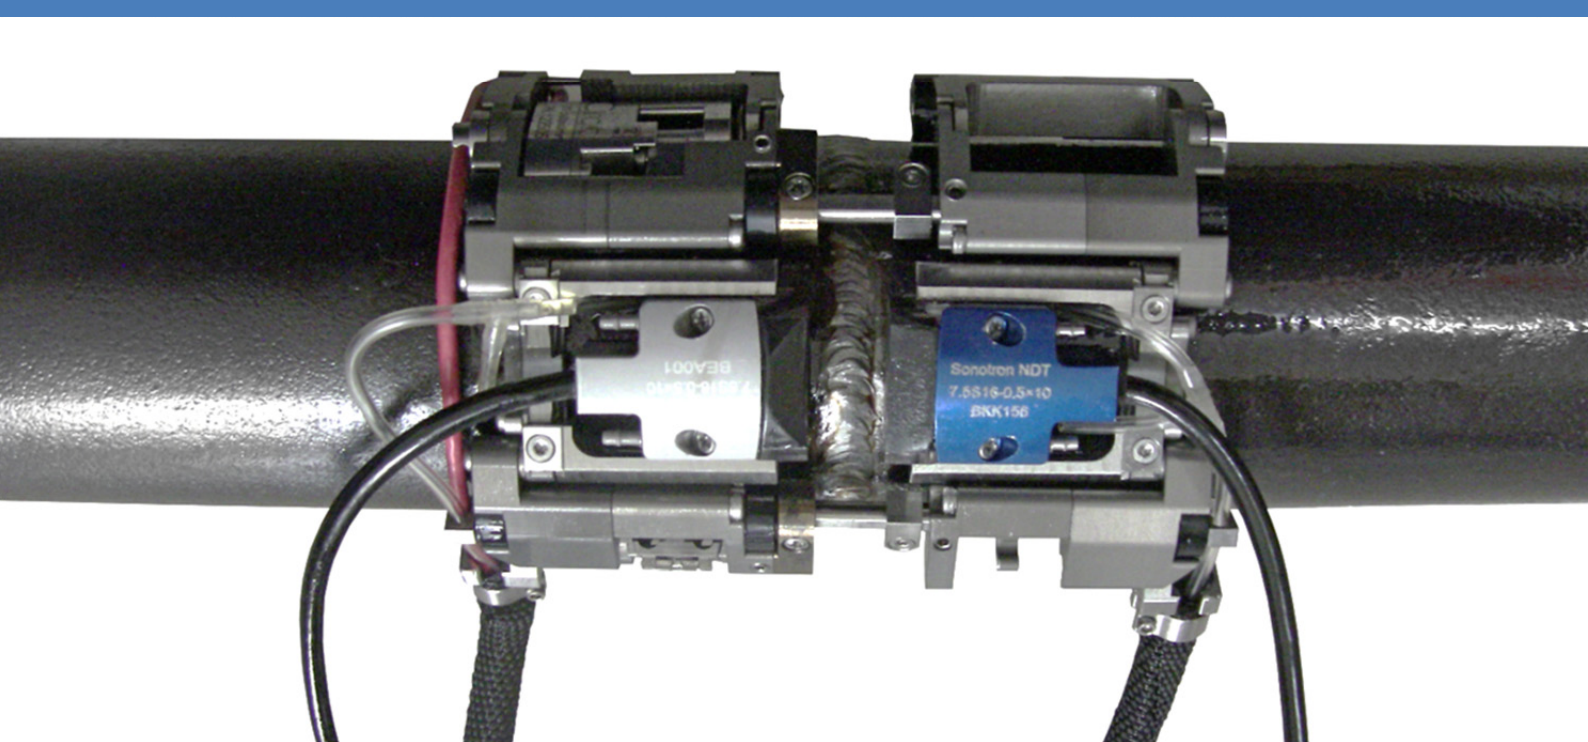

4, Pekeris st., Rabin Science Park, Rehovot, 7670204, Israel
Phone: +972-(0)8-9311000, Fax: +972-(0)8-9477712
www.sonotronndt.com